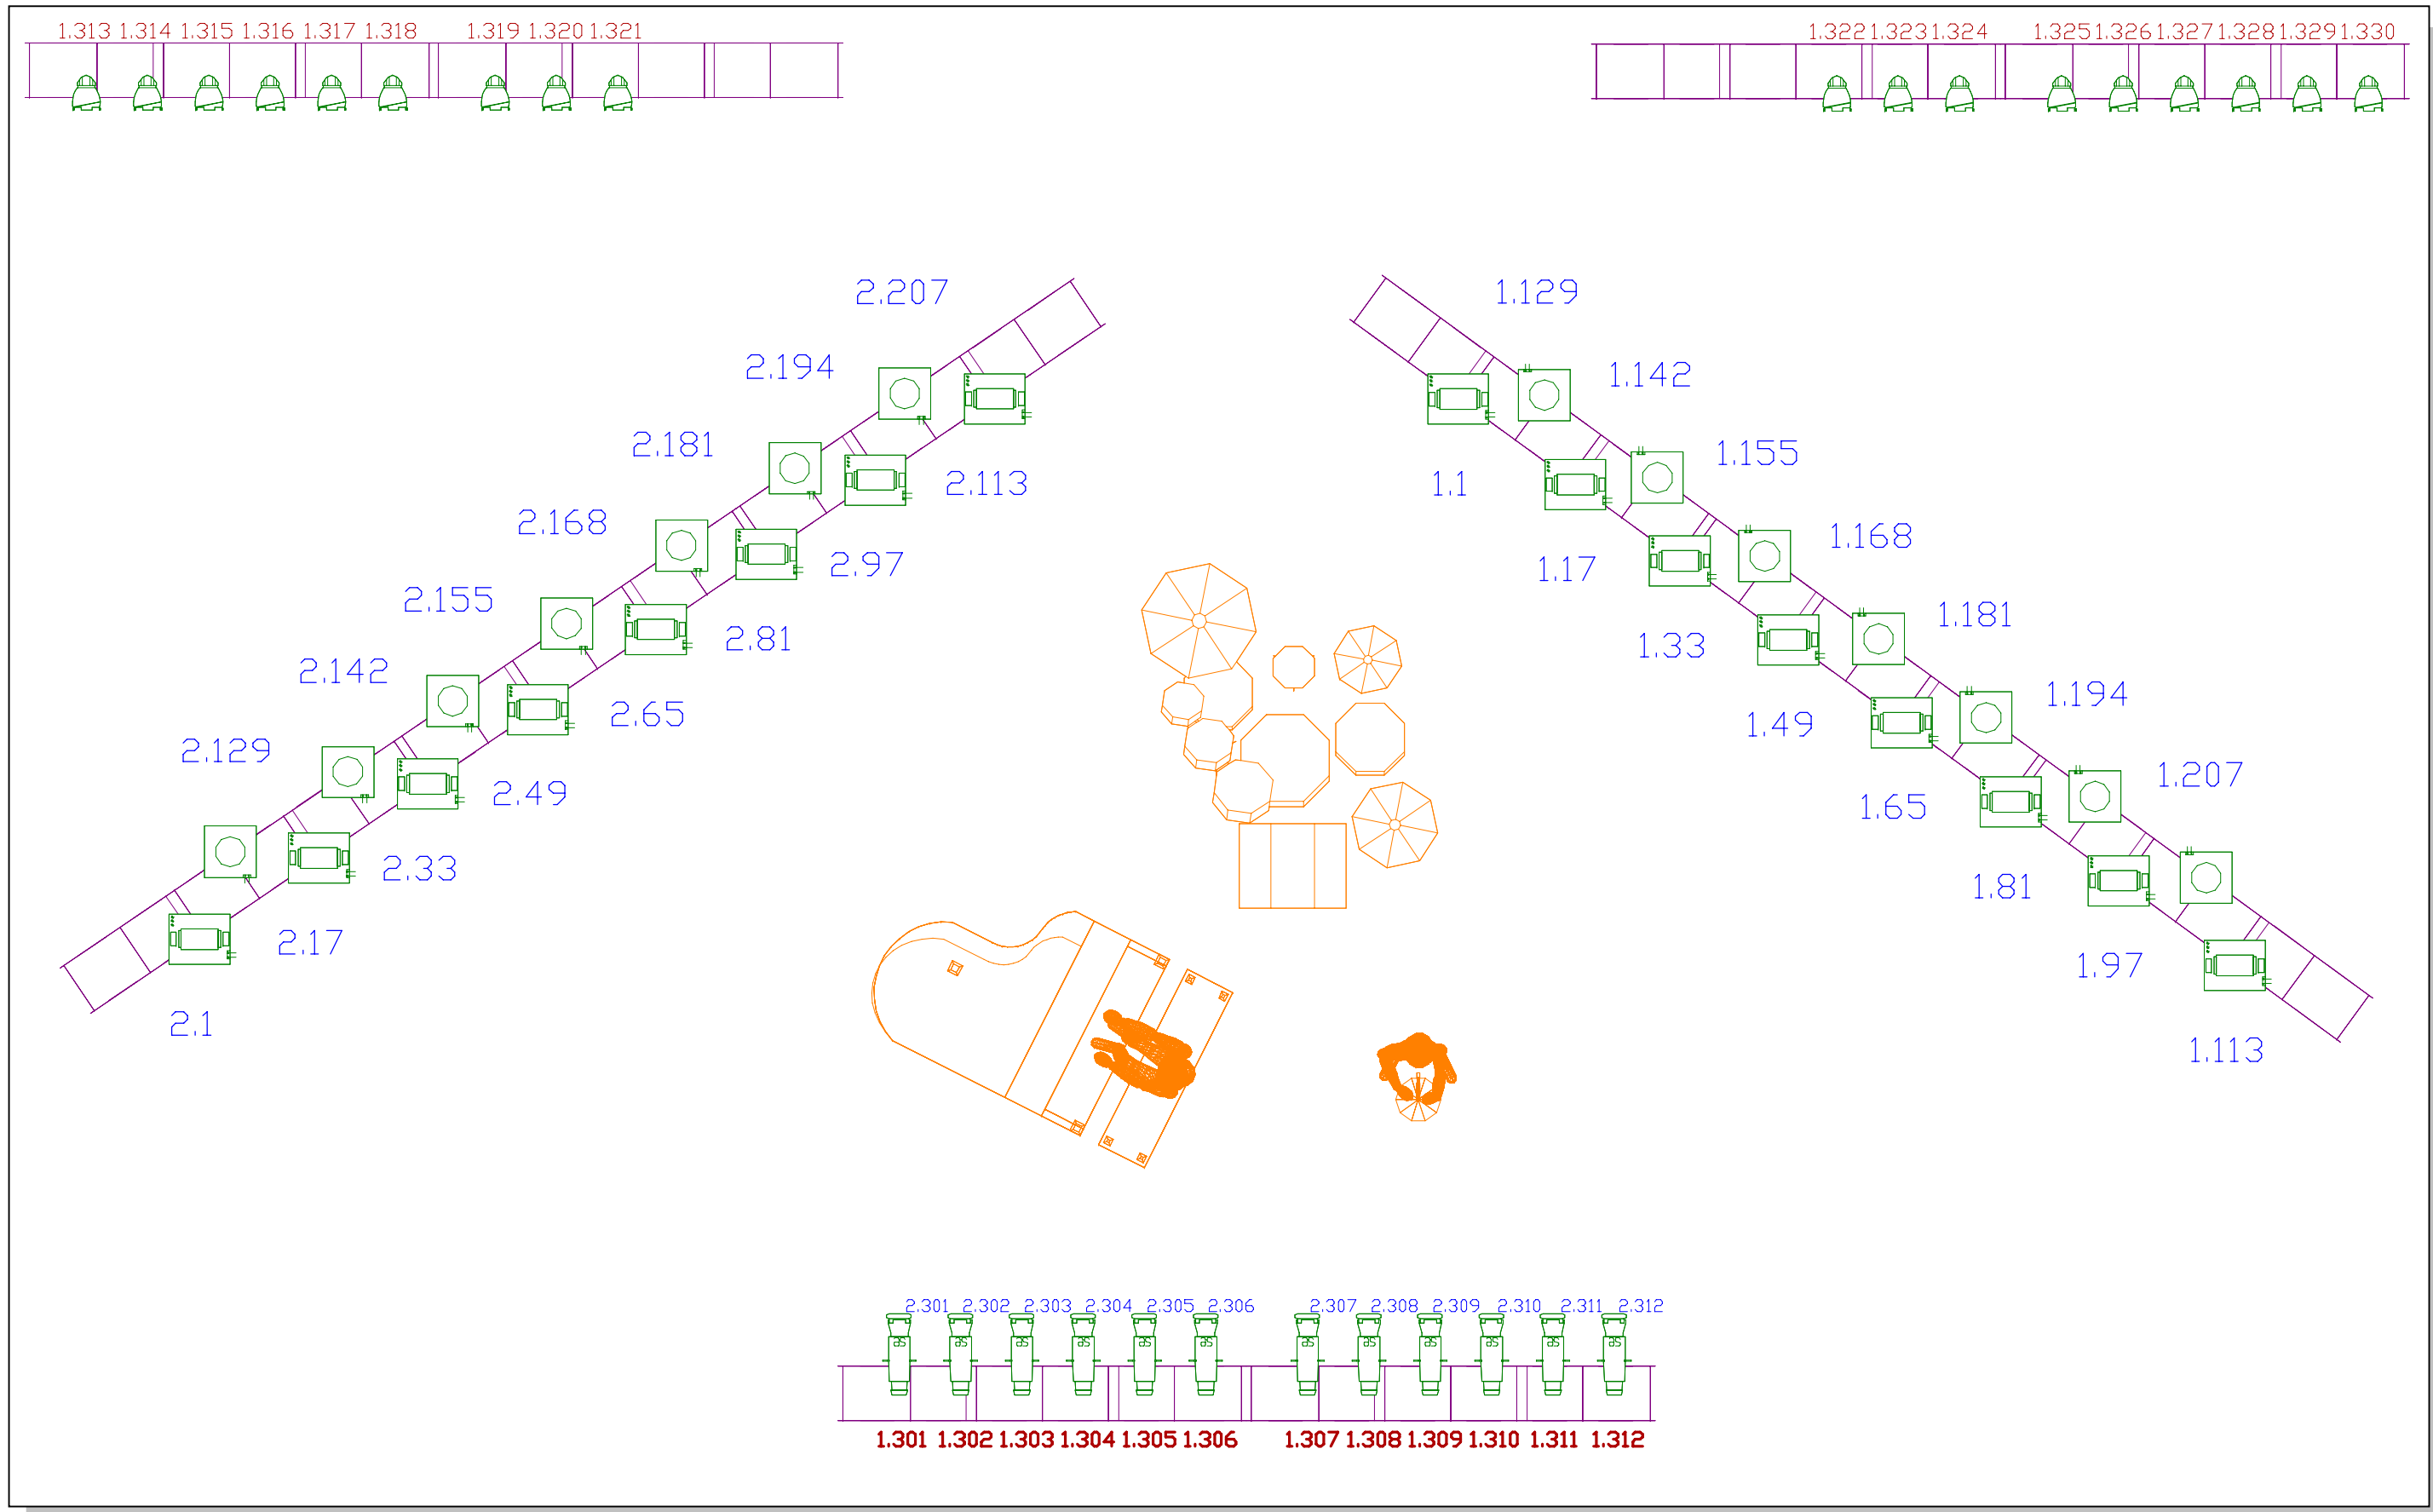

Congo Sketching ETC TS Plot

Fixture Legend

| Symbol | Name |
|--------|----------------|
| | Mac 500 M4 |
| | Mac 300 M4 |
| | S4 Par |
| | S4 w/ Scroller |

DMX Port. Output

Device Address

Dimmer Address

Congo Sketching Plot

Venue: Congo JR Console
Designer: Returning Technicians

Show: ETC Training
Assistant: n/a

| Patch | Type | Position |
|--------------|-------------|-----------------|
| 1.1 | Mac 500 M4 | SL Truss |
| 1.17 | Mac 500 M4 | SL Truss |
| 1.33 | Mac 500 M4 | SL Truss |
| 1.49 | Mac 500 M4 | SL Truss |
| 1.65 | Mac 500 M4 | SL Truss |
| 1.81 | Mac 500 M4 | SL Truss |
| 1.97 | Mac 500 M4 | SL Truss |
| 1.113 | Mac 500 M4 | SL Truss |
| 1.129 | Mac 300 M4 | SL Truss |
| 1.142 | Mac 300 M4 | SL Truss |
| 1.155 | Mac 300 M4 | SL Truss |
| 1.168 | Mac 300 M4 | SL Truss |
| 1.181 | Mac 300 M4 | SL Truss |
| 1.194 | Mac 300 M4 | SL Truss |
| 1.207 | Mac 300 M4 | SL Truss |
| 2.1 | Mac 500 M4 | SR Truss |
| 2.17 | Mac 500 M4 | SR Truss |
| 2.33 | Mac 500 M4 | SR Truss |
| 2.49 | Mac 500 M4 | SR Truss |
| 2.65 | Mac 500 M4 | SR Truss |
| 2.81 | Mac 500 M4 | SR Truss |
| 2.97 | Mac 500 M4 | SR Truss |
| 2.113 | Mac 500 M4 | SR Truss |
| 2.129 | Mac 300 M4 | SR Truss |
| 2.142 | Mac 300 M4 | SR Truss |
| 2.155 | Mac 300 M4 | SR Truss |
| 2.168 | Mac 300 M4 | SR Truss |
| 2.181 | Mac 300 M4 | SR Truss |
| 2.194 | Mac 300 M4 | SR Truss |
| 2.207 | Mac 300 M4 | SR Truss |